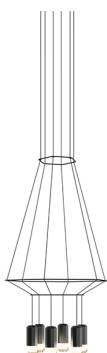

0308

Design By Arik Levy

Wireflow designed by Arik Levy. A hanging lamp which reviews and updates the chandelier look through an exercise of simplification that explores its essence and enhances its outline with great delicacy and at the same time a strong formal presence. Its appearance, as a structure of fine cables finished with eight LED terminals, discretely connects with classic chandelier models, taking this type of lamp to a new, groundbreaking and futuristic dimension. Employing CREA product configurator software, the design can be modified to adapt to your specific project requirements.

Model Sheet

Optional : Extra cable length
Min. quantity, upcharge and extra lead time apply [EN]

Finish	04 Black RAL 9005
LED temperature color	2700 K
Dimming	DALI 1-10V PUSH Optional Casambi Min. quantity, upcharge and extra lead time apply [EN]
Installation type	Surface Canopy

Materials	Ceiling rose: Steel Body: Aluminum Horizontal rods: Steel
Light source	6 x LED 4,48W 350mA D
LED	CRI>80 2942 lm 163 2700 K
Driver	CC - Constant Current 350 110-240 V 50/60 HZ

Application	Hanging lamps
Packaging	2 Box 0.6 m x 0.6 m x 0.27 m Gross weight 8.4 Net weight 7.56 Vol. 0.1238