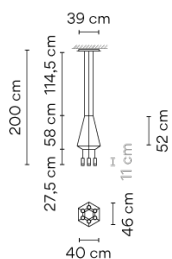

Model Sheet

Optional : Extra cable length
Min. quantity, upcharge and extra lead time apply [EN]

Finish	04 Black RAL 9005
LED temperature color	2700 K
Dimming	DALI 1-10V PUSH Optional Casambi Min. quantity, upcharge and extra lead time apply [EN]
Installation type	Surface Canopy

Materials	Ceiling rose: Steel Body: Aluminum Horizontal rods: Steel
Light source	6 x LED 4,48W 350mA D
LED	CRI>80 2942 lm 163 2700 K
Driver	CC - Constant Current 350 110-240 V 50/60 HZ

Application	Hanging lamps
Packaging	2 Box 0.6 m x 0.6 m x 0.27 m Gross weight 8.4 Net weight 7.56 Vol. 0.1238